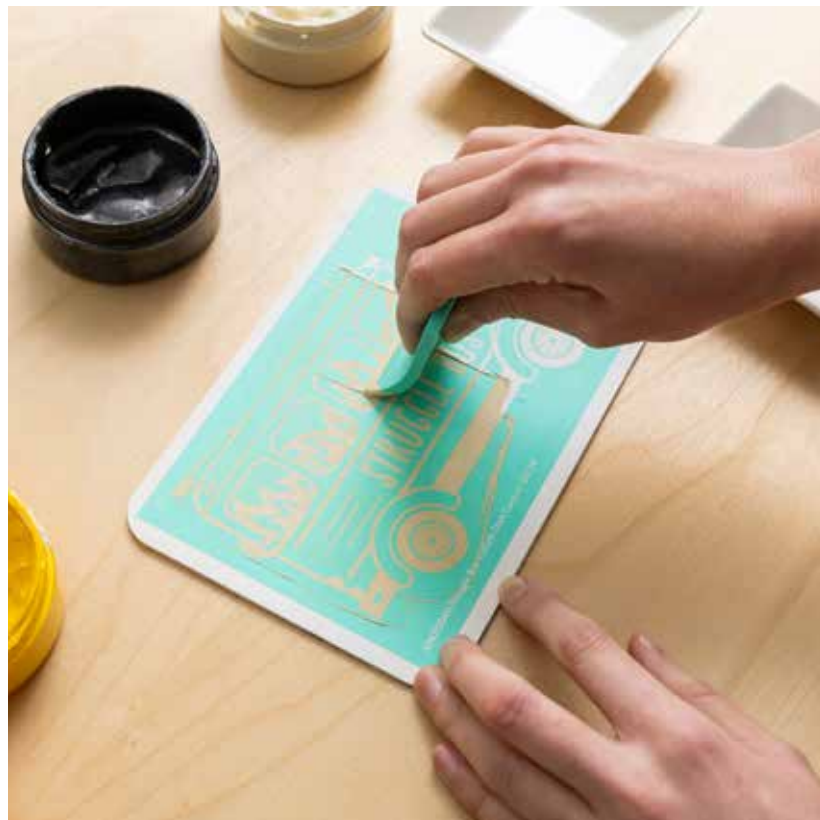

STRUGGLE BUS
(4½" x 6½")

SOMETHING AIN'T RIGHT
(8½" x 11")

TEA TOWEL

SIMPLE RECTANGLE
(2-PACK, 5" x 7")

SIMPLE SHAPES
BASE
(2-PACK)

I'M FINE
(4 1/2" x 6 1/2")

DRAMATIC EPISODE
(8 1/2" x 11")

How to...

No struggle here! Follow the steps below and have fun creating your finished piece.

1

Chalk it...

Adhere the Transfer to the surface and apply Dune paste. Remove the Transfer once chalked. Wash and dry the Transfer for use in step 3.

2

Paint it...

Add a little water to your Bumblebee and Orange Peel paste. Use a paintbrush to mix, then paint within the chalked lines to fill the white space.

3

Finish it!

Allow the paste to dry before adhering your clean Transfer. Chalk a final layer of Black Velvet paste to make it pop!