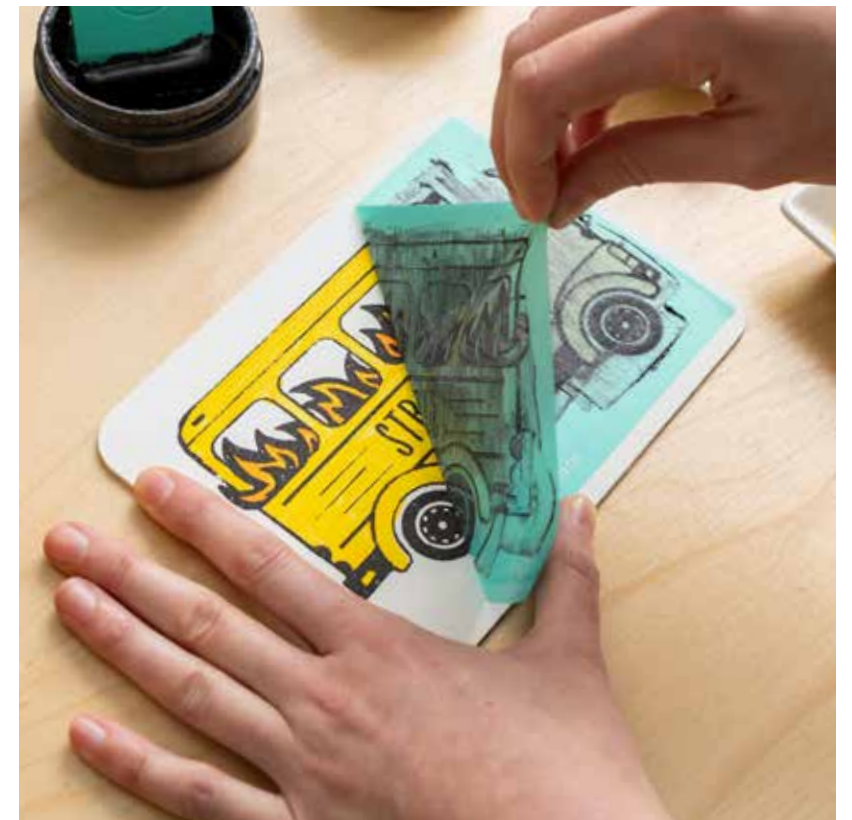

No struggle here! Follow the steps below and have fun creating your finished piece.

1

Chalk it...

Adhere the Transfer to the surface and apply Dune paste. Remove the Transfer once chalked. Wash and dry the Transfer for use in step 3.

2

Paint it...

Add a little water to your Bumblebee and Orange Peel paste. Use a paintbrush to mix, then paint within the chalked lines to fill the white space.

3

Finish it!

Allow the paste to dry before adhering your clean Transfer. Chalk a final layer of Black Velvet paste to make it pop!