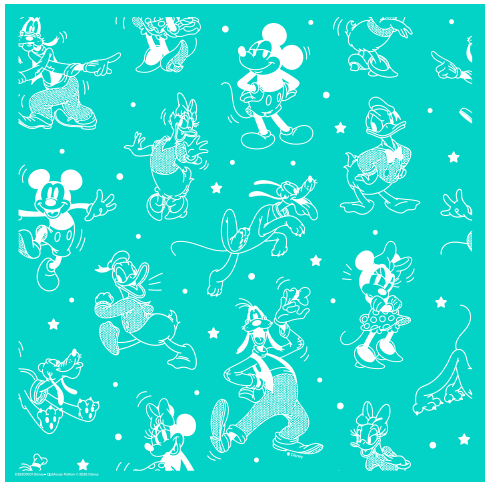

Disney
MICKEY
AND FRIENDS

DISNEY - MINNIE
(4 1/2" x 6 1/2")

DISNEY - THE MOUSE
(4 1/2" x 6 1/2")

DISNEY - I LOVE MY DOG
(4 1/2" x 6 1/2")

DISNEY - CLUBHOUSE PATTERN
(18" x 18")

DISNEY - MICKEY MOUSE
(9" x 9")

DISNEY - MINNIE MOUSE
(9" x 9")

DISNEY - ROLL CALL
(6" x 18")

COLLECTOR'S
BUNDLE EXCLUSIVE

YOUR *chalkCOUTURE*® INDEPENDENT DESIGNER:

Design. Love. Repeat.™

chalkcuture.com

@chalk_couture

/chalkcuture

/chalkcuture_

/chalkcuture

Disney MICKEY AND FRIENDS

DISNEY - PORTRAITS
(8½" x 11")

DISNEY - MICKEY & FRIENDS
HEAT TRANSFER
(8½" x 11")

DISNEY - CHEERS FOR EARS
HEAT TRANSFER
(8½" x 11")

DISNEY - POWER COUPLE
HEAT TRANSFER
(8½" x 11")

DISNEY - MICKEY & MINNIE
(8½" x 11")

DISNEY - WE GOT EARS
PATTERN
(8½" x 11")

DISNEY - KEEP SMILING
(8½" x 11")

DISNEY - MICKEY
MOUSE CLUB
(9" x 9")