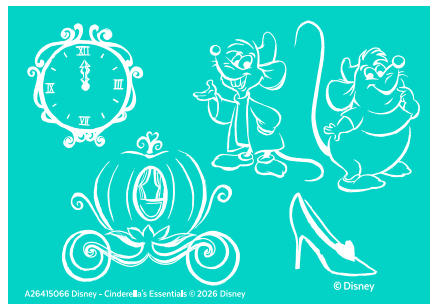

NEW DISNEY - CINDERELLA'S ESSENTIALS
A26415066