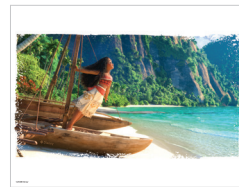

CREATE YOUR WORLD

DISNEY - DREAM IS A WISH HEAT TRANSFER (2-PACK) (8½" x 11")

DISNEY - GLASS SLIPPER HEAT TRANSFER (2-PACK) (8½" x 11")

DISNEY - MOANA HEAT TRANSFER (2-PACK) (8½" x 11")

DISNEY - WHEN YOU DANCE HEAT TRANSFER (2-PACK) (8½" x 11")