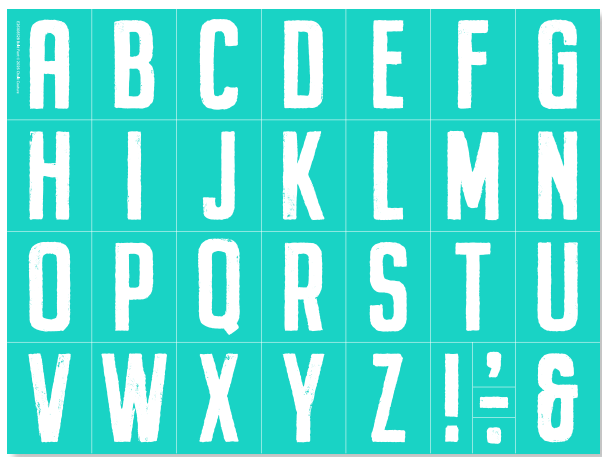

BOLD FONT
(18" x 24")

SPRINGTIME SPLENDOR
HEAT TRANSFER
(11" x 17")

GARDEN FLAG

Play With Color!

Chalkology® Paste

Our line of Chalkology® Paste includes over 40 colors to create with!

----- EN VOGUE PASTES (LIMITED EDITION) -----