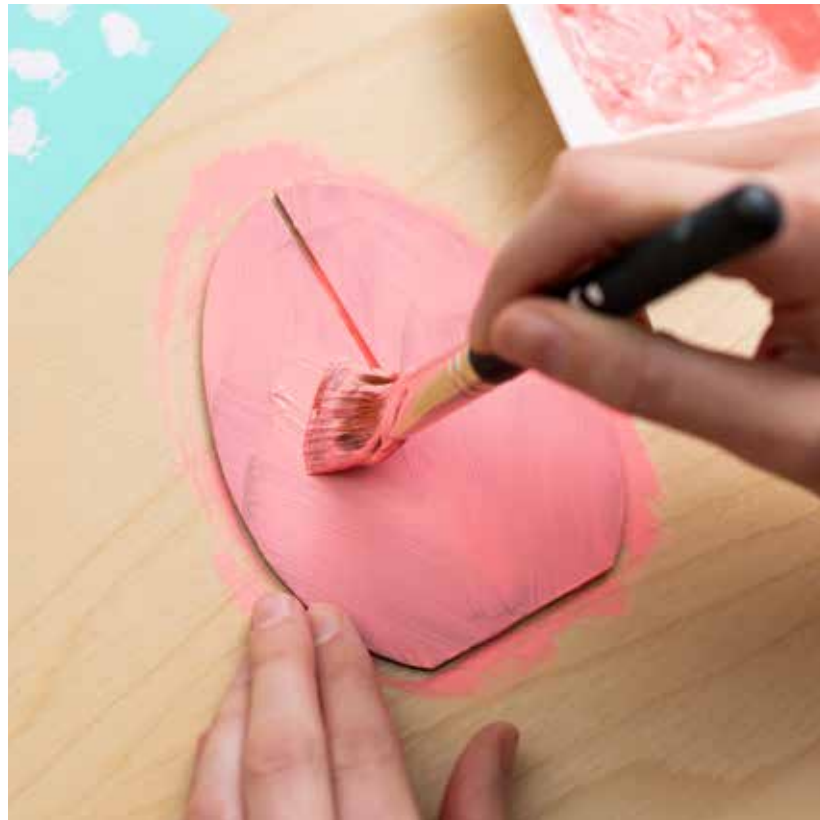

3D DECORATIVE EGGS
(3-PACK)

CHICKS PATTERN
(8½" x 11")

How to...

Follow the steps below to create egg-cellent dimensional décor pieces!

1

Paint it...

In a Color Tray, add a little water to the paste color of your choice. Use a paintbrush to mix, then paint both sides of each egg piece. Allow to dry.

2

Chalk it...

When the paste is dry, adhere the Transfer to the surface and apply paste. Remove the Transfer once chalked. Repeat for all sides. Wash the Transfer between each use.

3

Assemble it!

Once all sides have been chalked and allowed to dry, slot each piece together and display!