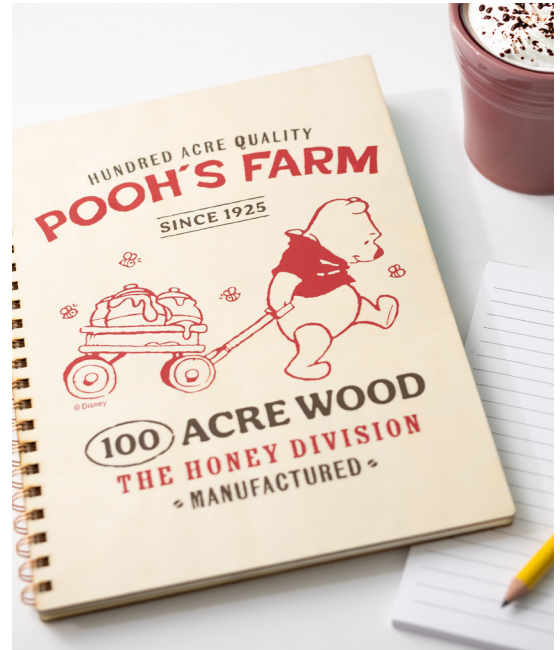

Disney Winnie the Pooh

COLLECTOR'S BUNDLE EXCLUSIVE

WINNIE THE POOH - LEAN ON ME (8 1/2" x 11")

WINNIE THE POOH - ALL SMILES (4 1/2" x 6 1/2")

WINNIE THE POOH - STORYBOOK FONT (4 1/2" x 6 1/2")

WINNIE THE POOH - WOBBLY SPELLING (4 1/2" x 6 1/2")

WINNIE THE POOH - FAVOURITE STORY (4 1/2" x 6 1/2")

WINNIE THE POOH - POOH BEAR & PALS (8 1/2" x 11")

WINNIE THE POOH - POOH'S FARM (8 1/2" x 11")

YOUR *chalkCOUTURE*® INDEPENDENT DESIGNER:

Design. Love. Repeat.