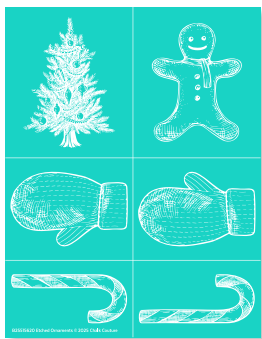

O CHRISTMAS TREE
(4½" x 6½")

SANTA'S SWEETS
(4½" x 6½")

CHUBBY
RECTANGLE
(5" x 7")

ETCHED ORNAMENTS
(8½" x 11")

NEW!

CLASSIC ORNAMENTS
(13-PACK)

Can't Wait, Let's Create!

Making a list (checking it twice) of all the DIY delights! This collection is as full as your stocking on Christmas morning, stuffed with inspiration that is sure to keep spirits bright. With Chalk Couture®, your handmade treasures can be as heartwarming and one-of-a-kind as the season itself!

Unlock exclusive savings and more. **AUGUST 1-31 ONLY**

★ ★ ★ 50% OFF! ★ ★ ★

*Discount applies to initial monthly fee only.

DAMASK PATTERN
(8½" × 11")

SQUARE PILLOW COVER
(2-PACK, WHITE,
17½" × 17½")

JOYEUX NOËL
(18" × 18")